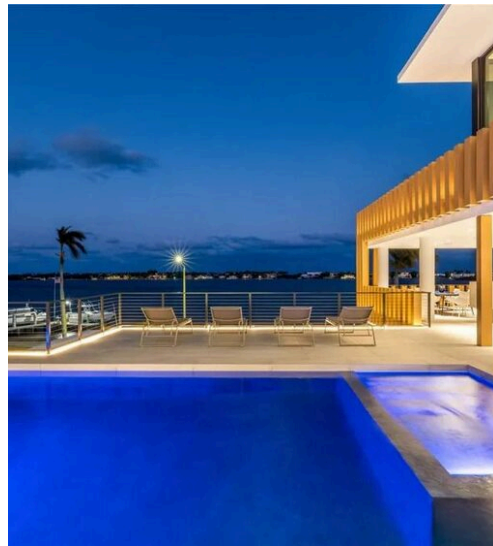

ABIUSO
LUXURY ESTATES
INTERNATIONAL

Abiuso Luxury Estates International

AGENCY — BARI

FLAGLER BEACH — FL

New iconic mega waterfront villa with private 30-meter pier in West Palm Beach

\$ 42.500.000

PRICE

1043 m²

SQUARE METRES

5

ROOMS

DESCRIPTION

New iconic mega waterfront villa with private 30-meter pier in West Palm Beach

In the prestigious waterfront neighborhood of SoSo, this extraordinary new construction represents one of the most exceptional waterfront properties ever presented on the market at West Palm Beach. Overlooking directly on the water with spectacular 180-degree panoramic views, the residence offers a level of design, scale and lifestyle rarely available in even the most exclusive properties at Palm Beach. Situated in a prime location, away from traffic and only 11 minutes from Palm Beach International Airport, the property provides a unique combination of privacy, accessibility and waterfront prestige. With approximately 1,240 sq. ft. of ultra-luxury interiors, the villa is designed for an international clientele seeking an uncompromising living experience where every room is oriented toward the water thanks to spectacular

glass surfaces and panoramic terraces. Distinctive features of the property include: private 30-meter pier for mega yachts panoramic swimming pool and spa on the second level two signature kitchens Poltrona Frau climate-controlled wine cellar outdoor cocktail bar two professional barbecue areas elegant fire pit lounge private dedicated cinema rooms reserved for staff and services. The property has 9 full bedrooms, plus an additional 5-7 flexible rooms that can be configured as private offices, wellness suites, lounges or additional rooms. Contemporary architecture emphasizes continuity between indoor and outdoor living, creating an ultra-exclusive private resort atmosphere right on the water. A one-of-a-kind residence intended for those who wish to own one of Florida's premier waterfront mega mansions.