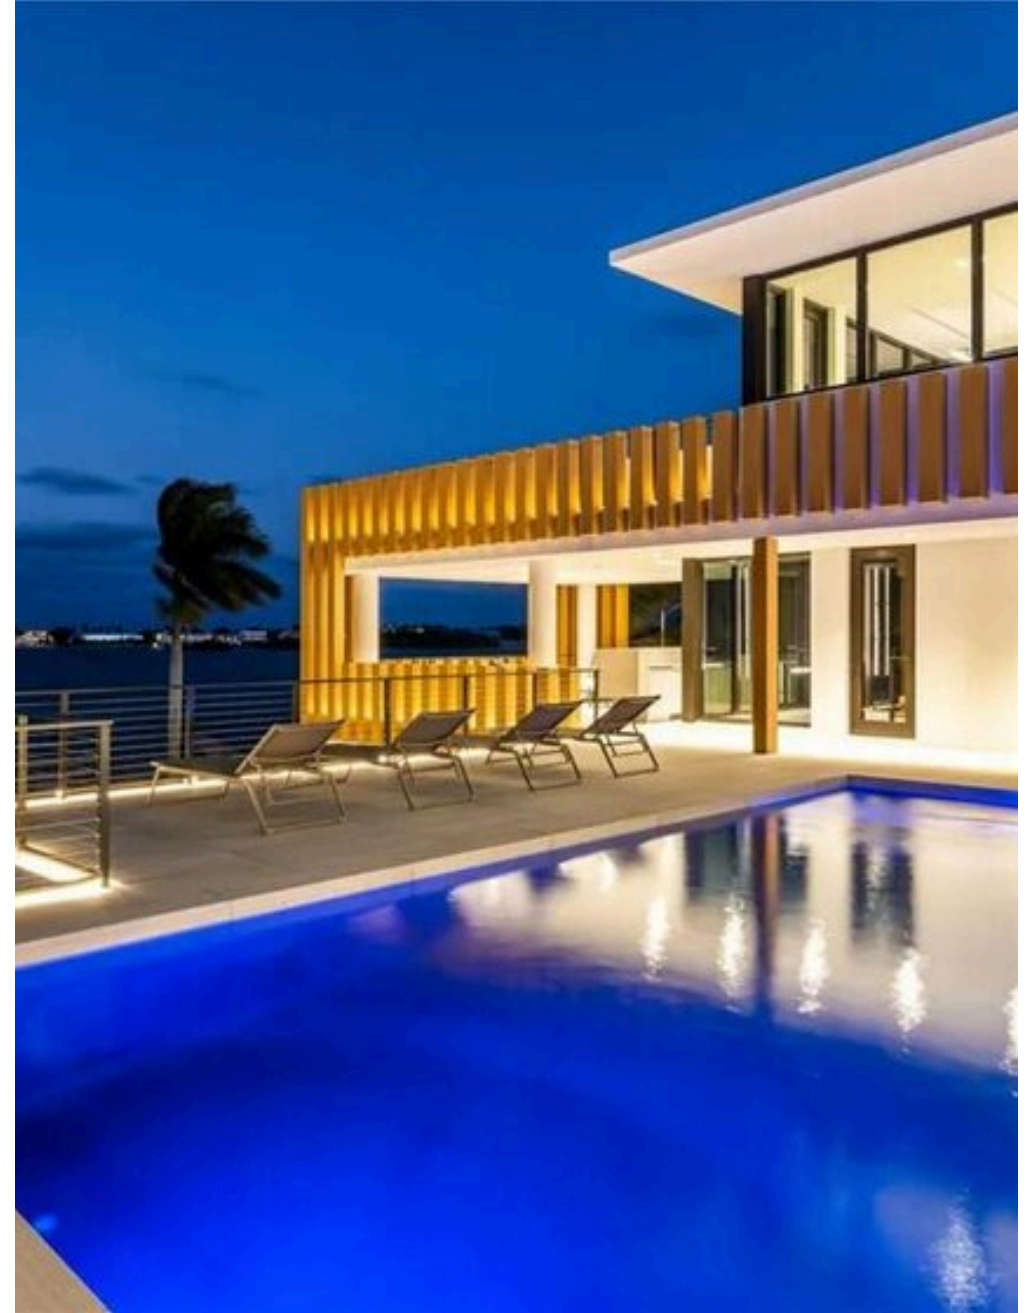

ABIUSO
LUXURY ESTATES
INTERNATIONAL

Abiuso Luxury Estates International

AGENCY — BARI

FLAGLER BEACH — FL

New iconic mega waterfront villa with private 30-meter pier in West Palm Beach

\$ 42.500.000

PRICE

1043 m²

SQUARE METRES

5

ROOMS

DESCRIPTION

New iconic mega waterfront villa with private 30-meter pier in West Palm Beach

In the prestigious waterfront neighborhood of SoSo, this extraordinary new construction represents one of the most exceptional waterfront properties ever presented on the market at West Palm Beach. Overlooking directly on the water with spectacular 180-degree panoramic views, the residence offers a level of design, scale and lifestyle rarely available in even the most exclusive properties at Palm Beach. Situated in a prime location, away from traffic and only 11 minutes from Palm Beach International Airport, the property provides a unique combination of privacy, accessibility and waterfront prestige. With approximately 1,240 sq. ft. of ultra-luxury interiors, the villa is designed for an international clientele seeking an uncompromising living experience where every room is oriented toward the water thanks to spectacular

glass surfaces and panoramic terraces. Distinctive features of the property include: private 30-meter pier for mega yachts panoramic swimming pool and spa on the second level two signature kitchens Poltrona Frau climate-controlled wine cellar outdoor cocktail bar two professional barbecue areas elegant fire pit lounge private dedicated cinema rooms reserved for staff and services. The property has 9 full bedrooms, plus an additional 5-7 flexible rooms that can be configured as private offices, wellness suites, lounges or additional rooms. Contemporary architecture emphasizes continuity between indoor and outdoor living, creating an ultra-exclusive private resort atmosphere right on the water. A one-of-a-kind residence intended for those who wish to own one of Florida's premier waterfront mega mansions.