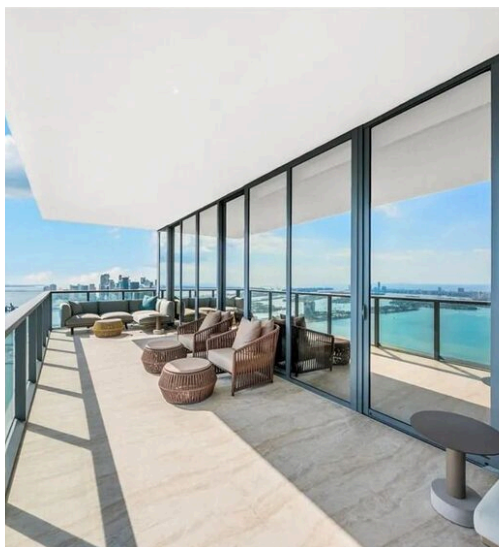

ABIUSO
LUXURY ESTATES
INTERNATIONAL

Abiuso Luxury Estates International

AGENCY — BARI

MIAMI BEACH — FL

Design Residence with 180° Panoramic View - Elysee Miami

\$ 7.695.000

PRICE

361 m²

SQUARE METRES

0

ROOMS

The Spaces

DESCRIPTION

Design Residence with 180° Panoramic View - Elysee Miami

This extraordinary turnkey residence in the prestigious Elysee Miami offers spectacular 180-degree views of the Miami skyline, sparkling Biscayne Bay and the Atlantic Ocean. The private elevator with direct entry leads to nearly 370 sq. ft. of impeccably designed living space, enhanced by expansive rooftop terraces and 10-foot floor-to-ceiling windows that frame spectacular vistas and flood the rooms with natural light. Italian-designed interiors The interiors reflect a contemporary and refined aesthetic with the finest materials and furnishings: Custom furnishings Minotti Dekton slab flooring Taj Mahal Gallery hallway with dramatic LED lighting Home automation system Lutron Multiroom audio system Sonos Integrated speakers KEF Gourmet kitchen The eat-in kitchen combines functionality and luxury with exceptional finishes: Premium

appliances Miele Calacatta marble walls Custom cabinetry Italkraft Dekton countertops Luxury hotel master suite The master suite is designed as a true private retreat: Laser-cut walnut details Custom walk-in closet Ornare Architectural lighting Kreon Versatile spaces Family room with custom bar Ornare (convertible to fourth bedroom) Private office with elegant glass walls Layout designed for privacy and entertainment Located in the sought-after Edgewater neighborhood, the residence offers quick access to Miami Design District 's best restaurants, galleries and boutiques, as well as Brickell 's vibrant financial district. A rare opportunity to experience contemporary waterfront elegance, where Italian design, advanced technology and iconic Miami views come together in a truly unique residence.