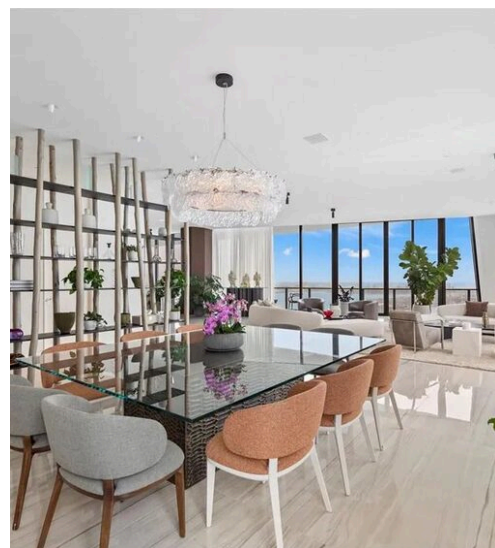

ABIUSO
LUXURY ESTATES
INTERNATIONAL

Abiuso Luxury Estates International

AGENCY — BARI

KEY BISCAYNE — FL

An Inhabitable Work of Art in the Miami Sky.

\$ 23.750.000

PRICE

761 m²

SQUARE METRES

0

ROOMS

The Spaces

DESCRIPTION

An Inhabitable Work of Art in the Miami Sky.

Experience the absolute pinnacle of residential luxury within Zaha Hadid's signature visionary masterpiece, one of Miami's most iconic and celebrated architectures. This rarest penthouse, a veritable mansion in the sky of over 8,200 square feet, represents a perfect fusion of architectural genius, cutting-edge technology, and sartorial comfort. Recently renovated to superior standards, the residence boasts raised ceilings in the living and family room areas, doors expanded from 8 to 10 feet to emphasize volume and spatial continuity, and a fully enclosed and equipped second kitchen, ideal for private catering or staff use. The living experience is elevated by state-of-the-art CRESTRON and LUTRON home automation systems, which control lighting, audiovisual, blinds and shades, ensuring a perfectly calibrated environment at all times. The

layout includes 5 bedrooms plus staff quarters, 6 ½ bathrooms, dual laundry rooms with washer and dryer, and 4 assigned parking spaces, offering functionality rare even in the ultra-luxury segment. Each space is designed to offer absolute privacy, architectural fluidity, and a sense of total exclusivity. Residents enjoy an unparalleled collection of lifestyle amenities, including: Panoramic Sky Lounge with breathtaking views Indoor/outdoor spa and wellness center World-class concierge and hospitality services This iconic residence is not simply a home, but an elevated living experience, where refined comfort, smart technology, and sculptural design coexist in perfect balance. A once-in-a-lifetime opportunity to own a trophy property designed by one of the most influential minds in world architecture.