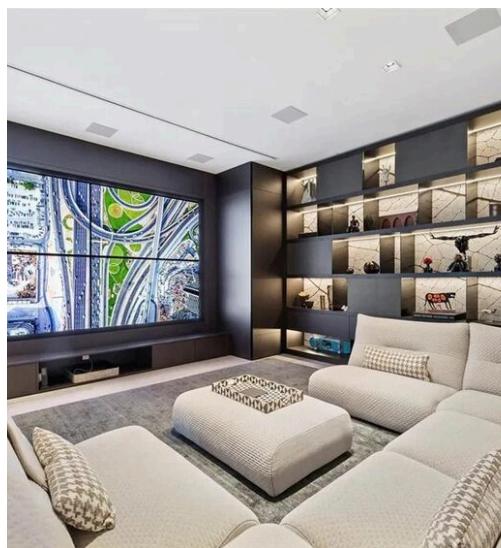

ABIUSO
LUXURY ESTATES
INTERNATIONAL

Abiuso Luxury Estates International

AGENCY — BARI

KEY BISCAYNE — FL

An Inhabitable Work of Art in the Miami Sky.

\$ 23.750.000

PRICE

761 m²

SQUARE METRES

0

ROOMS

The Spaces

DESCRIPTION

An Inhabitable Work of Art in the Miami Sky.

Experience the absolute pinnacle of residential luxury within Zaha Hadid's signature visionary masterpiece, one of Miami's most iconic and celebrated architectures. This rarest penthouse, a veritable mansion in the sky of over 8,200 square feet, represents a perfect fusion of architectural genius, cutting-edge technology, and sartorial comfort. Recently renovated to superior standards, the residence boasts raised ceilings in the living and family room areas, doors expanded from 8 to 10 feet to emphasize volume and spatial continuity, and a fully enclosed and equipped second kitchen, ideal for private catering or staff use. The living experience is elevated by state-of-the-art CRESTRON and LUTRON home automation systems, which control lighting, audiovisual, blinds and shades, ensuring a perfectly calibrated environment at all times. The

layout includes 5 bedrooms plus staff quarters, 6 ½ bathrooms, dual laundry rooms with washer and dryer, and 4 assigned parking spaces, offering functionality rare even in the ultra-luxury segment. Each space is designed to offer absolute privacy, architectural fluidity, and a sense of total exclusivity. Residents enjoy an unparalleled collection of lifestyle amenities, including: Panoramic Sky Lounge with breathtaking views Indoor/outdoor spa and wellness center World-class concierge and hospitality services This iconic residence is not simply a home, but an elevated living experience, where refined comfort, smart technology, and sculptural design coexist in perfect balance. A once-in-a-lifetime opportunity to own a trophy property designed by one of the most influential minds in world architecture.