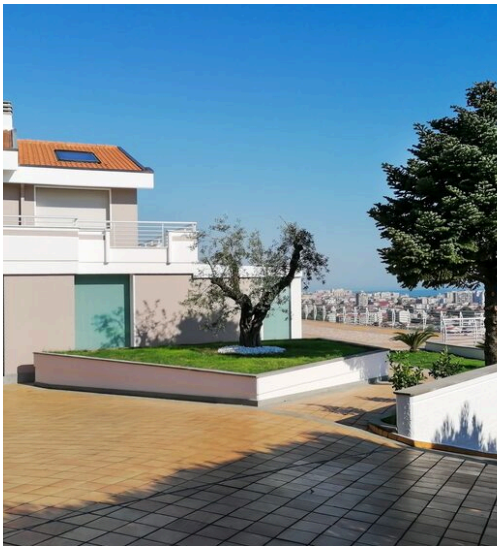

5

ROOMS

DESCRIPTION

Villa with sea view

Wonderful residential complex with sea view, located in one of the most valuable areas of Pescara, in the first hill overlooking the northern Riviera, surrounded by greenery and tranquility. From the gate located on Strada Fonte Borea is accessed, via private road, inside the property along a scenic access road that winds through olive trees overlooking the coastline below Pescara. The property unit consists of a building with ground floor, first floor and roof (body 1) and two other independent artifacts (body 2 and 3) all intended for residential use. There is a swimming pool with dimensions of 9.50 x 20 meters and a regulation tennis court, in body 3 there

is a carport with direct access. The whole complex and facilities (swimming pool and tennis court) are in perfect state of maintenance, the finishes are of high quality and the exterior furnishings are of excellent standard, there are large panoramic spaces, there is a centralized alarm system serving the entire property. The development of interior surfaces are 1000sqm, the development of exterior appurtenant surfaces is 3000sqm, all fenced. There are also 23000sqm of sea view land planted with olive trees subject to possible separate negotiation. The complex lends itself to multiple uses, accommodation, recreation, large events, wellness facilities.