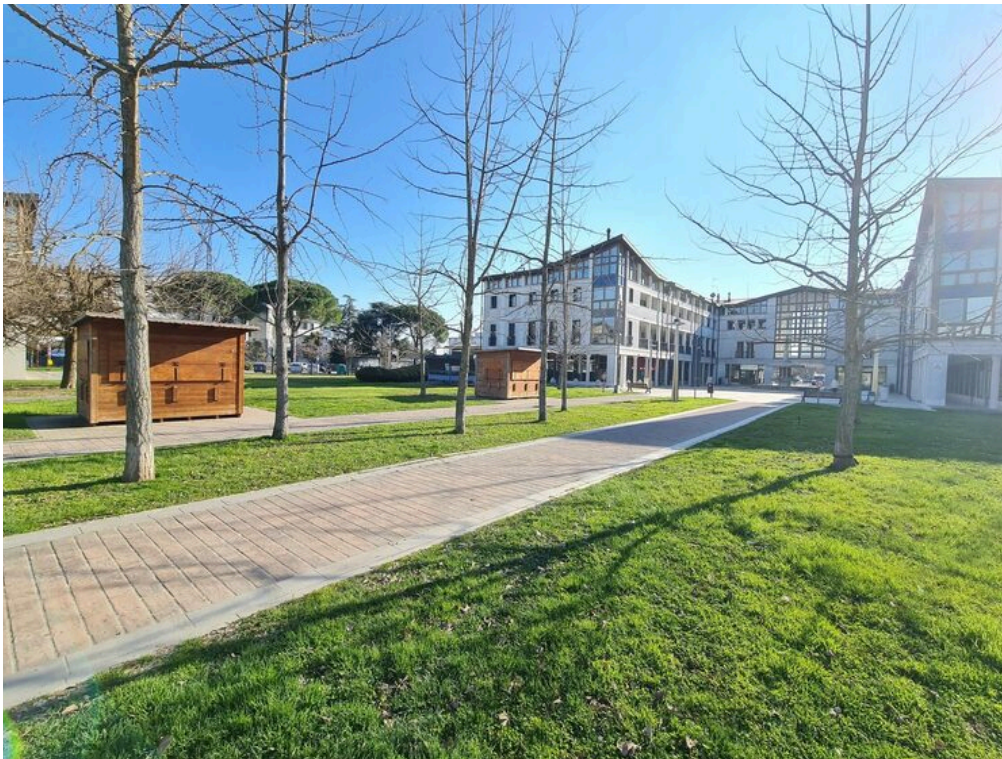

5

ROOMS

The Spaces

DESCRIPTION

Prestigious Penthouse in the Heart of Abano Terme Park

Discover the contemporary elegance and exclusivity of this PENTHOUSE, located in one of the most prestigious areas of Abano Terme, with spectacular views of the Urban Thermal Park. This property with unique features represents an authentic real estate jewel, combining refined design and unparalleled comfort. The large spaces well distributed over approximately 200 sqm, are enhanced by the perfect sun exposure that characterizes each room. The entrance opens onto the comfortable living area, which overlooks a terrace with panoramic views of the park, offering an ideal space for relaxing moments. An elegant hallway, enriched with custom-made closets, leads to the master bedroom equipped with large windows always with a suggestive view of the park, to a second furnished room of generous size and to the master bathroom with window, equipped with the best amenities. A refined wooden staircase with glass balustrade leads to the attic floor, where you can breathe a cozy and sophisticated atmosphere. The spacious living area is enhanced by a hanging fireplace and large windows