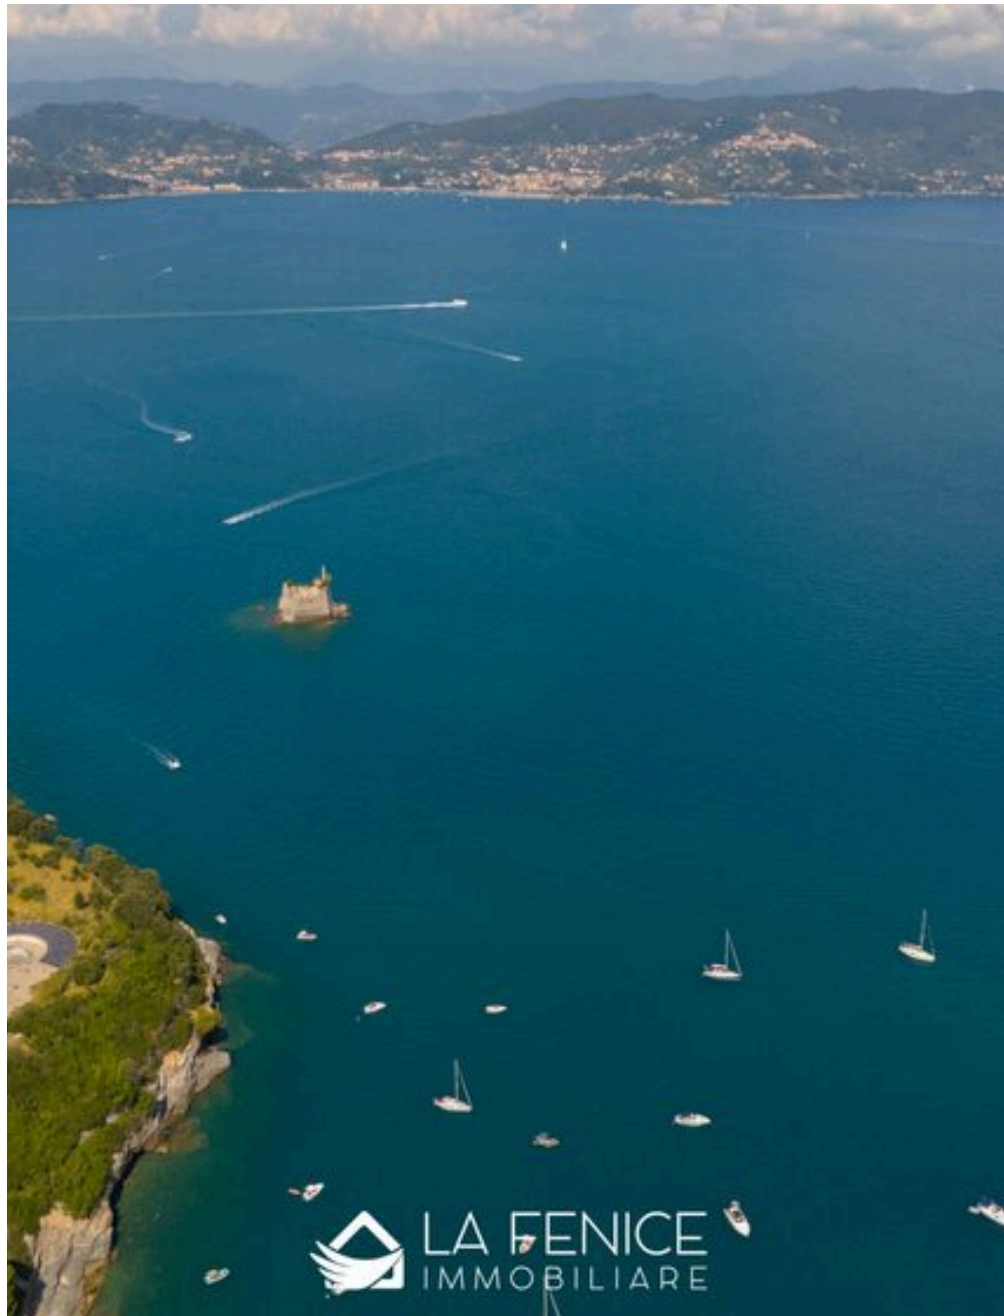

0

ROOMS

DESCRIPTION

ESTATE IL POZZALE - PALMARIA ISLAND - PORTOVENERE

TENUTA IL POZZALE - PALMARIA ISLAND - PORTOVENERE Tenuta Pozzale: a unique jewel with direct access to the sea...Welcome to Tenuta Pozzale, a unique opportunity for those who dream of realizing an exclusive project of the highest level.Main features:- 25.000 square meters of land surrounded by nature.- Three buildings:- One residential in good condilon.- Two ruins completely to be renovated, ready to give life to an extraordinary project.- Direct access to the sea, ideal for creating a unique experience for your guests.The vision:This property offers endless possibilities for development:- A FARMHOUSE in the

midst of nature for those who love a wild experience with exclusive services.- A PRIVATE RESIDENCE for those who love peace and sea views with the possibility of having their own boat at their doorstep.- A top-notch farm, for those who want to link hospitality and sustainability.- Spaces to create an unforgettable experience between sea, nature and relaxation, perfect for luxury vacations.A unique opportunity to attract an elite clientele and build an exclusive hospitality business in one of the most fascinating areas of the Mediterranean.Contact us to find out more about this property and its potential!