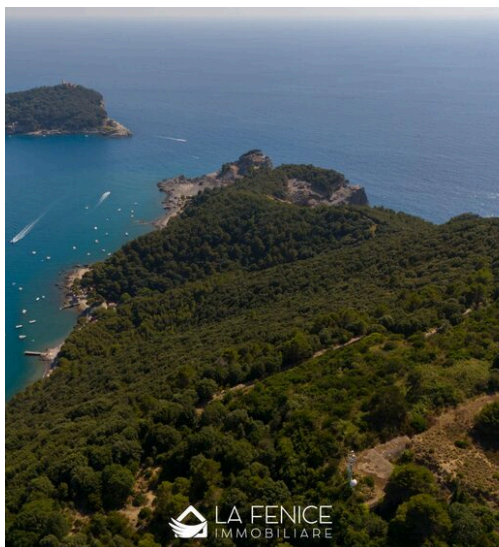

0

ROOMS

DESCRIPTION

ESTATE IL POZZALE - PALMARIA ISLAND - PORTOVENERE

TENUTA IL POZZALE - PALMARIA ISLAND - PORTOVENERE Tenuta Pozzale: a unique jewel with direct access to the sea...Welcome to Tenuta Pozzale, a unique opportunity for those who dream of realizing an exclusive project of the highest level.Main features:- 25.000 square meters of land surrounded by nature.- Three buildings:- One residential in good condilon.- Two ruins completely to be renovated, ready to give life to an extraordinary project.- Direct access to the sea, ideal for creating a unique experience for your guests.The vision:This property offers endless possibilities for development:- A FARMHOUSE in the

midst of nature for those who love a wild experience with exclusive services.- A PRIVATE RESIDENCE for those who love peace and sea views with the possibility of having their own boat at their doorstep.- A top-notch farm, for those who want to link hospitality and sustainability.- Spaces to create an unforgettable experience between sea, nature and relaxation, perfect for luxury vacations.A unique opportunity to attract an elite clientele and build an exclusive hospitality business in one of the most fascinating areas of the Mediterranean.Contact us to find out more about this property and its potential!