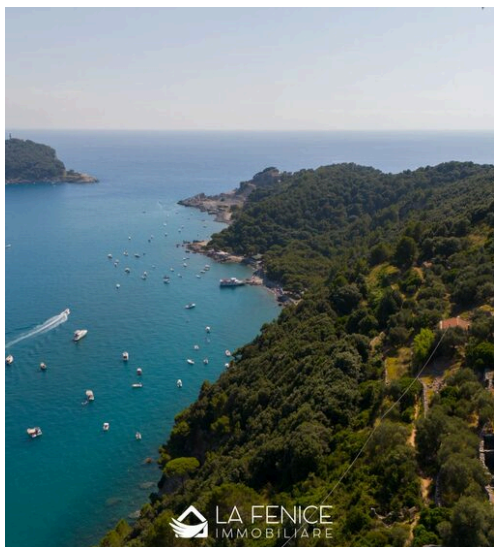

0

ROOMS

DESCRIPTION

ESTATE IL POZZALE - PALMARIA ISLAND - PORTOVENERE

TENUTA IL POZZALE - PALMARIA ISLAND - PORTOVENERE Tenuta Pozzale: a unique jewel with direct access to the sea...Welcome to Tenuta Pozzale, a unique opportunity for those who dream of realizing an exclusive project of the highest level.Main features:- 25.000 square meters of land surrounded by nature.- Three buildings:- One residential in good condilon.- Two ruins completely to be renovated, ready to give life to an extraordinary project.- Direct access to the sea, ideal for creating a unique experience for your guests.The vision:This property offers endless possibilities for development:- A FARMHOUSE in the

midst of nature for those who love a wild experience with exclusive services.- A PRIVATE RESIDENCE for those who love peace and sea views with the possibility of having their own boat at their doorstep.- A top-notch farm, for those who want to link hospitality and sustainability.- Spaces to create an unforgettable experience between sea, nature and relaxation, perfect for luxury vacations.A unique opportunity to attract an elite clientele and build an exclusive hospitality business in one of the most fascinating areas of the Mediterranean.Contact us to find out more about this property and its potential!