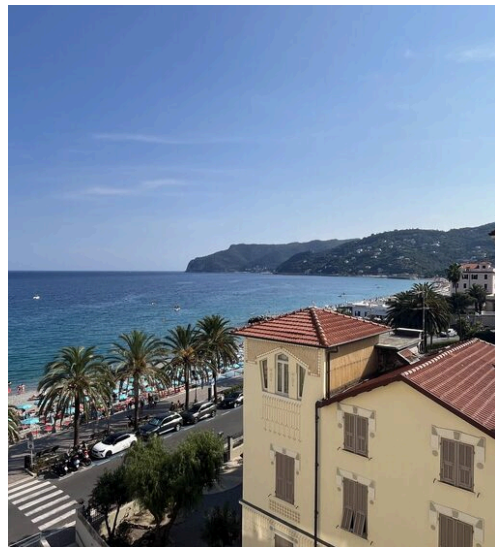

SQUARE METRES

4

ROOMS

DESCRIPTION

New beachfront apartment Spotorno

New and elegant apartment located on the fourth floor with terrace and sea view. The property is equipped with every comfort, electric

shutters with sunshades, heat pump, led lighting and high quality finishes. Possibility to customize the internal paint.