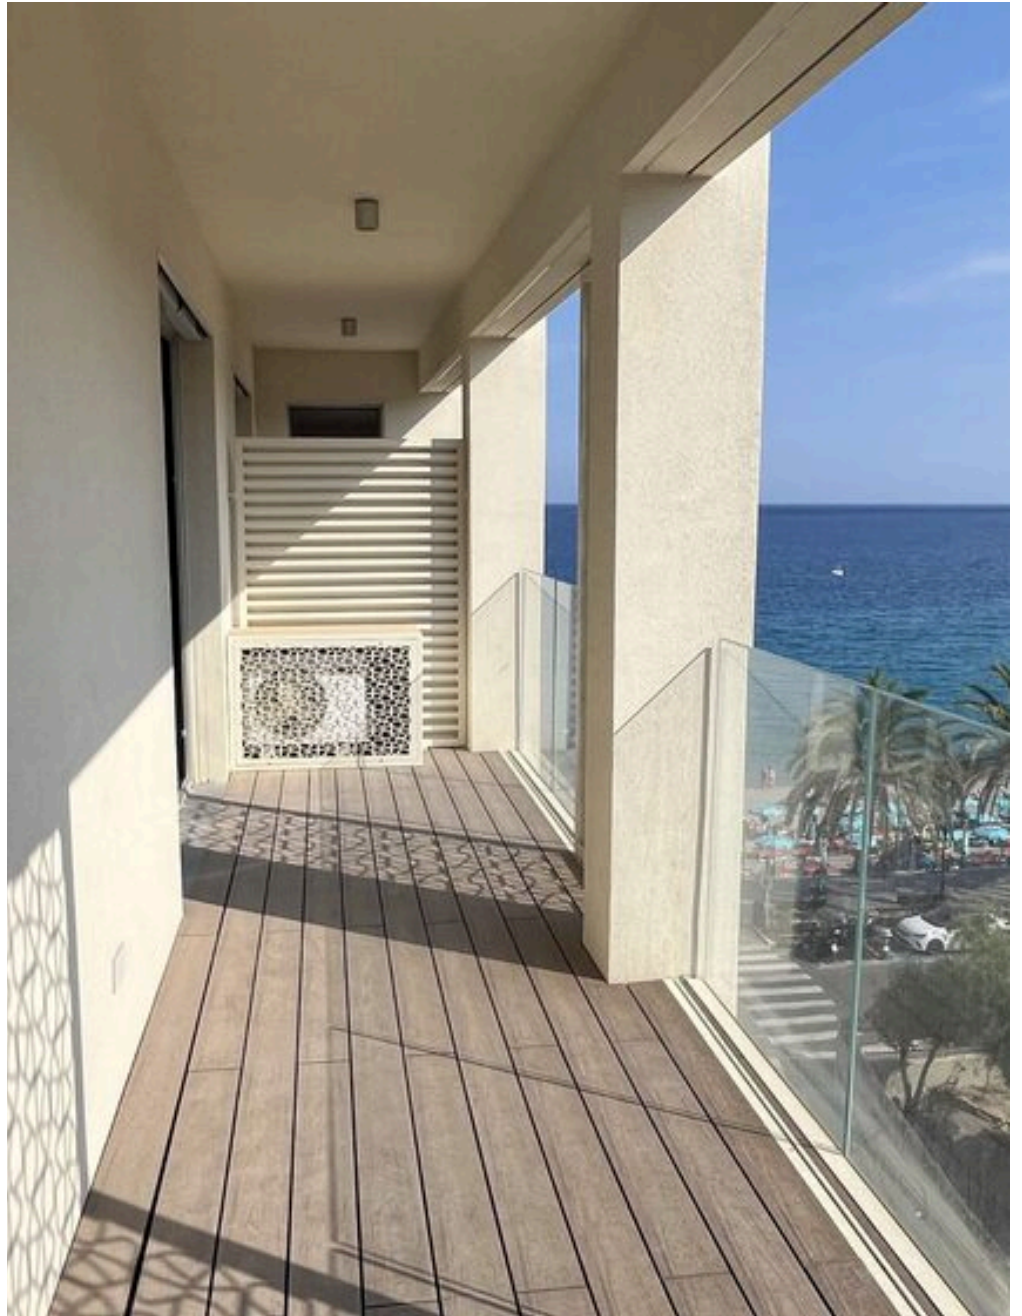

SQUARE METRES

4

ROOMS

DESCRIPTION

New beachfront apartment Spotorno

New and elegant apartment located on the fourth floor with terrace and sea view. The property is equipped with every comfort, electric

shutters with sunshades, heat pump, led lighting and high quality finishes. Possibility to customize the internal paint.