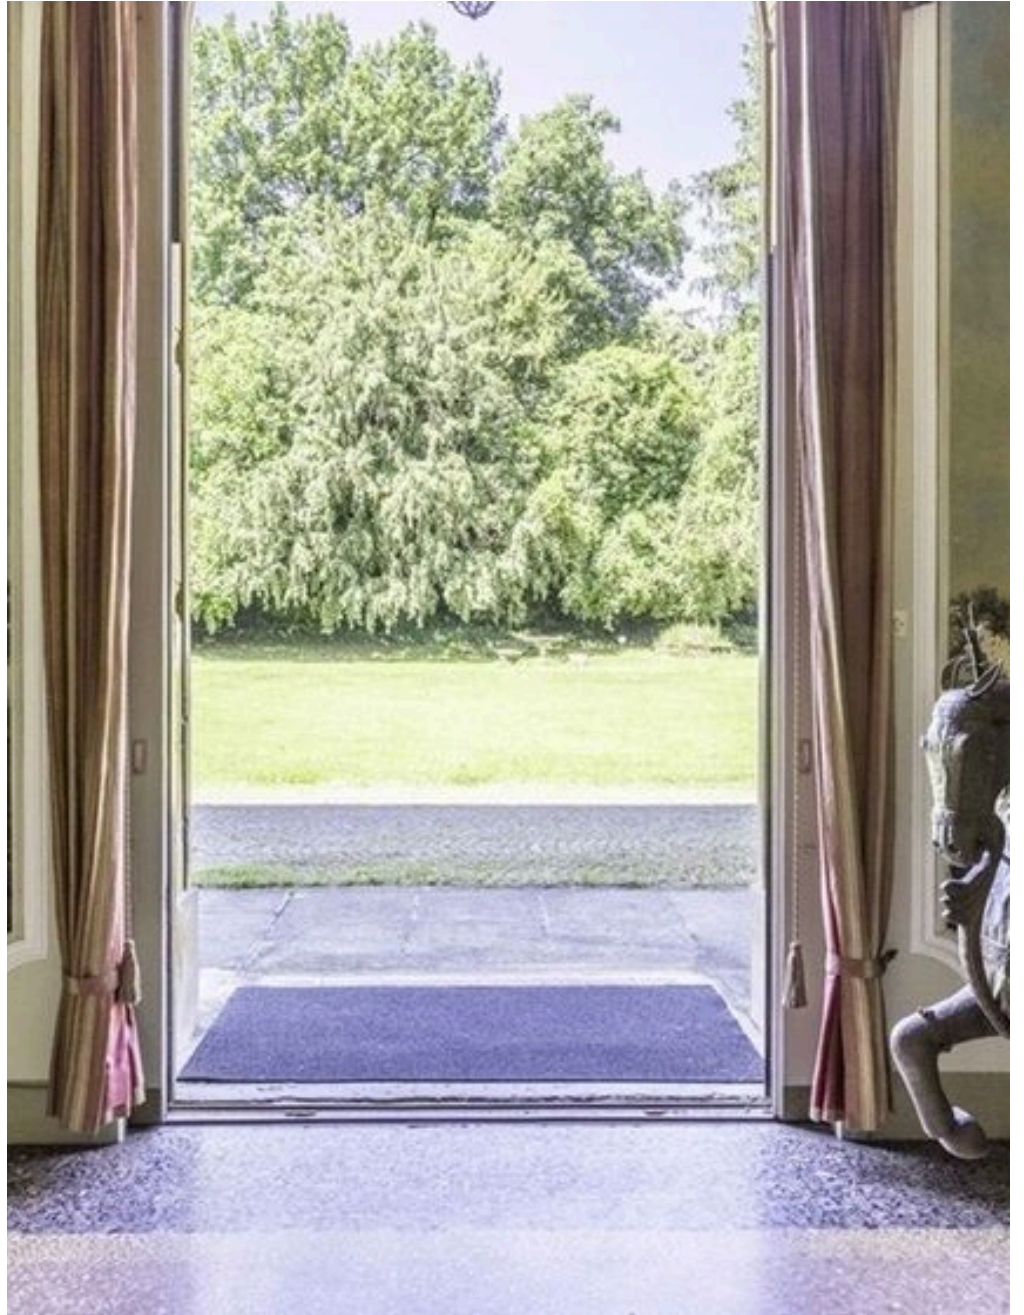

5

ROOMS

DESCRIPTION

Historic manor house for sale in Sasso Marconi (BO)

Historic Villa with Frescoes and Dependance - Pontecchio Marconi (Sasso Marconi - BO) - Area: about 1270 sq.m. - Private Park: about 4 hectares - Features: Frescoes, Dependance
Immersed in the green and tranquility of the Colli Bolognesi, near Sasso Marconi and in the vicinity of Villa Griffone and the Marconi Museum, is available a beautiful historic villa of 1800. Surrounded by a park of about 4 hectares with tall trees, this residence offers a large area of about 1270 square meters. Through a charming and relaxing tree-lined avenue, one reaches the refined villa, characterized by generous spaces, high ceilings, monumental fireplaces, decorated ceilings, frescoes and

terracotta floors. The basement, of great charm, preserves the cellars, a historic icebox once used for food preservation and a characteristic well. Inside the park there is an outbuilding of about 157 square meters, in good condition and currently inhabited, as well as a guardhouse adjacent to the entrance gate. This residence offers great privacy and silence, thanks to the natural landscapes that surround it. Internally, the villa is in good general condition but needs work on the planting. It is ideal as a representative residence or as a prestigious headquarters for entrepreneurial activities. *The stated surfaces do not create a contractual obligation.*